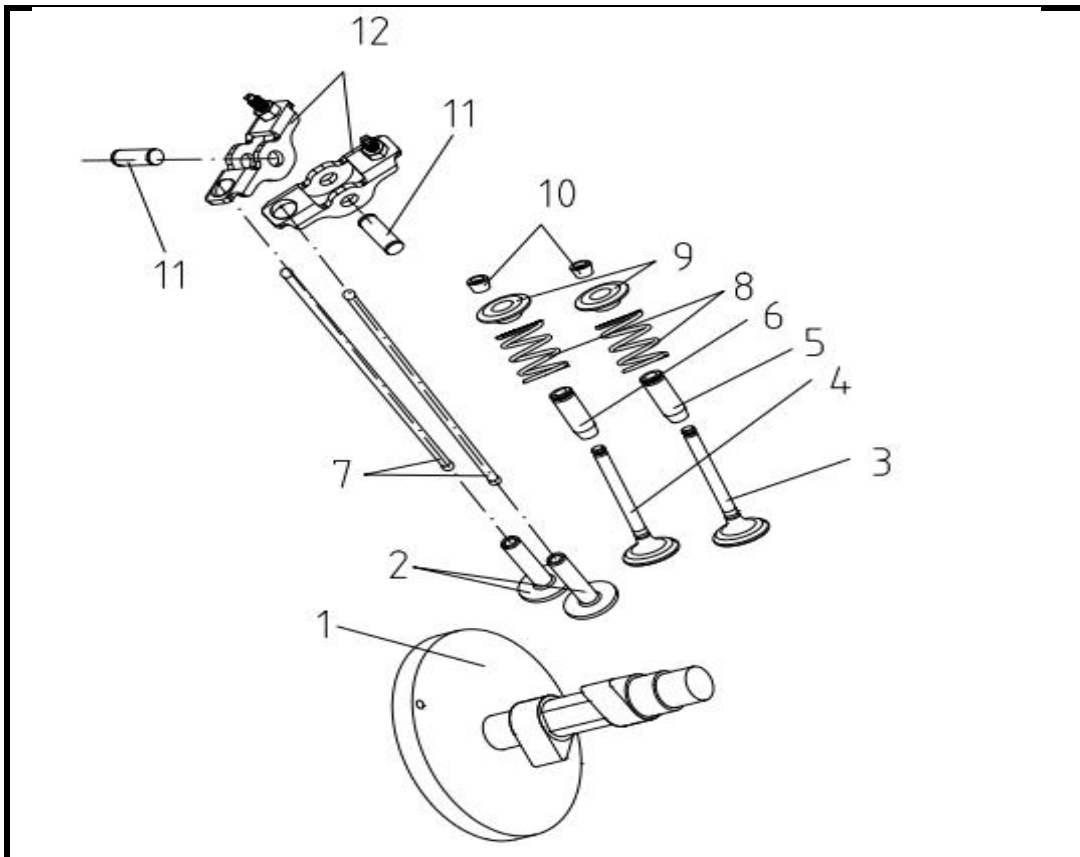

GAS DISTRIBUTION ADJUSTMENT

No.	Part No.	Description	QTY
1	17211-E140010-00000	Camshaft Assy.	1
2	17021-E020010-00000	Tappet, Valve	2
3	11122-E200010-00000	Exhaust Valve	1
4	11121-E200010-00000	Valve Intake	1
5	11145-E200010	Intake Valve Guide	1
6	11146-E200010	Exhaust Duct	1
7	17010-E200010-00000	Push Rod	2
8	11102-E010010-00000	Valve Spring	2
9	11106-E200010-00000	Seat Valve	2
10	11108-E200010-00000	Valve Key	4
11	17341-E200010-00000	Valve Rocker Arm S	2
12	17310-E200010-00000	Rocker Arm,Assy	2