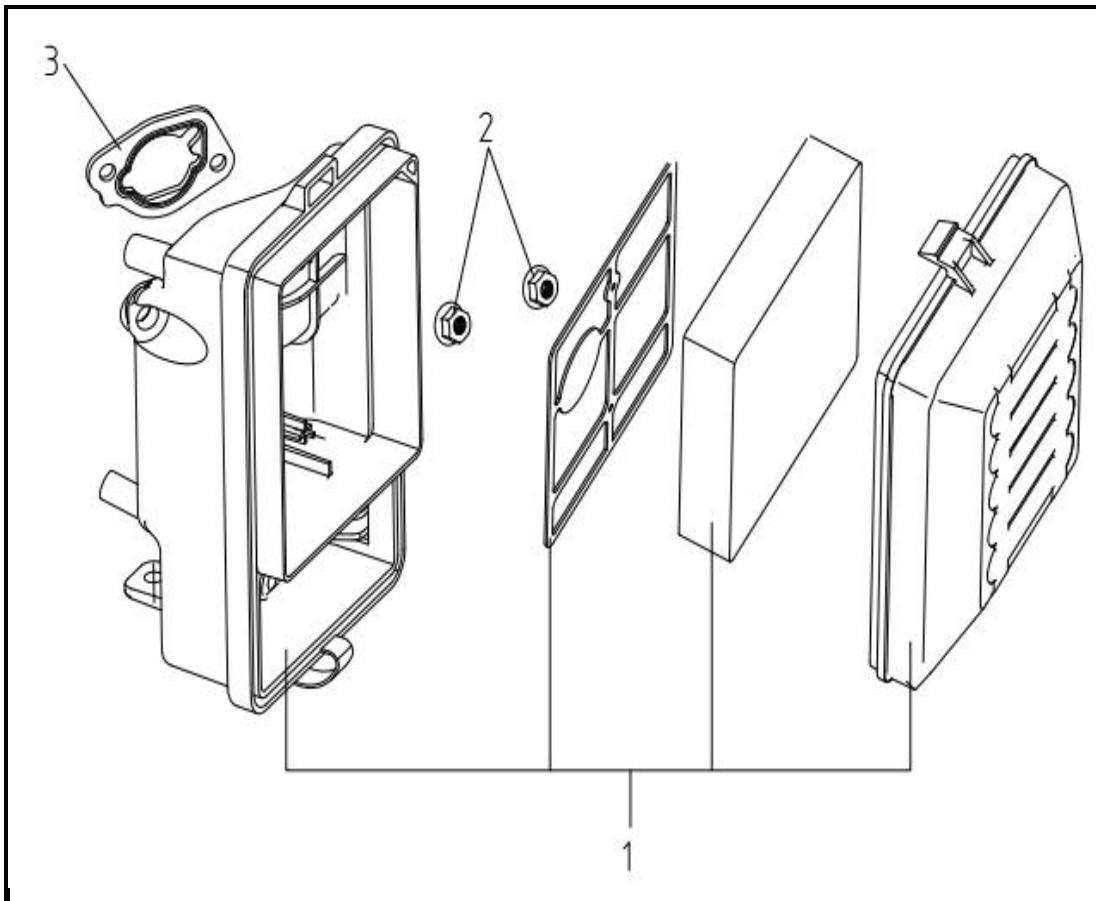

AIR CLEANER

No.	Part No.	Description	QTY
1	22100-E200010-H0100	Air Cleaner	1
2	92201-0600-00100	Hex Nut	2
3	22001-E010030-00000	Air Filter Gasket	1