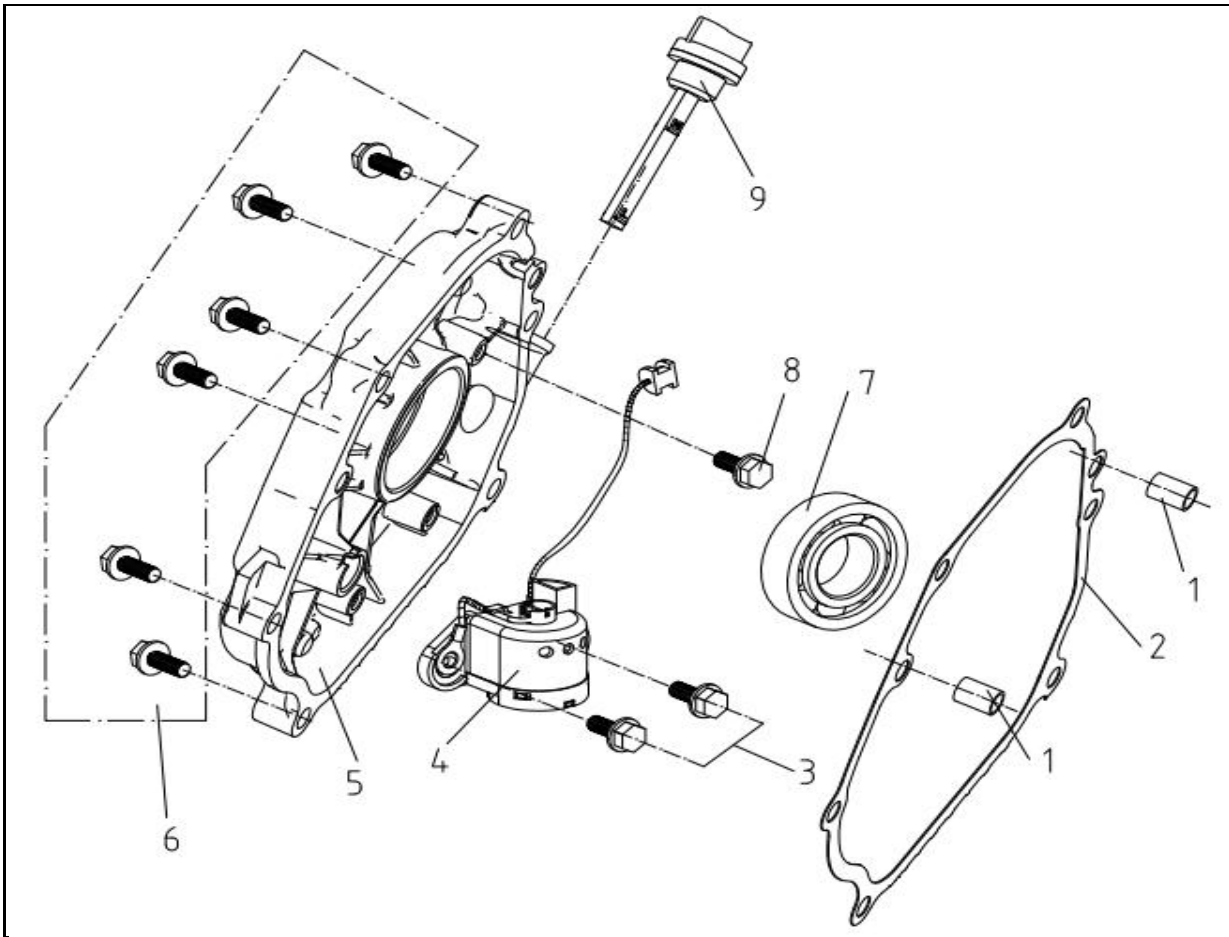

CYLINDER HEAD

No.	Part No.	Description	QTY
1	93307-1016-00000	Pin, Dowel	2
2	11131-E030020-0000	Cylinder Head Sealing Pad Combination	1
3	11140-E200020-0000	Cylinder Head Combination	1
4	91707-E200010-0000	Air Intake Double-headed Bolts	2
5	91708-E010010-0000	Exhaust Double Headed Bolt	2
6	31110-E010010-0000	Plug, Spark	1
7	17301-E200010-0000	Rocker Shaft Baffle	1
8	91718-E010010-0000	Bolt, Cylinder Head	4
9	91101-0616-00100	Bolt, Flange, 6x16	2
10	26235-E200010-0000	Cylinder Head Cowl	1
11	91101-0510-00100	Bolt, Flange	2
12	11431-E200010-0000	Breath Cover Plate	1
13	11432-E200010-0000	Air Groove Cover Plate Gasket	1
14	19211-E200010-0000	The Oil Filter	1
15	11410-E200010-0000	Cover Comp Head	1
16	22004-E200010-0000	Waste Trachea	1
17	91101-0620-00100	Bolt, Flange, 6x20	4

CRANK CASE COVER

No.	Part No.	Description	QTY
1	93307-0814-00000	Pin , Dowel	2
2	13001-E200010-0000	Crankcase Sealing Pad	1
3	91101-0616-0010	Bolt , Flange , 6×16	2
4	31080-E200010-000	Oil Sensor	1
5	13410-E200010-00000	Crankcase Cover	1
6	91101-0832-00100	Bolt , Flange , 8×32	6
7	94100-6205-P5301	Bearing , Radlal Ball	1
8	91101-0610-0010	Bolt , Flange , 6×10	1
9	19010-E200010-C0100	Oil Ruler Combination	1

CRANKSHAFT/PISTON

No.	Part No.	Description	QTY
1	91710-E010010	Connecting Rod Bolt	2
2	5012-E010010-0000	Cap Conrod	1
3	5011-E010010-0000	Rod, Connecting	1
4	5010-E010010-0000	Connecting Rod	1
5	5122-E010010-0000	Clip Piston Pin	2
6	15100-E140020-0000	Piston	1
7	5121-E010010-0000	Pin Wrist	1
8	15201-E140010	Ring Top	1
9	15202-E140010	Ring Compression	1
10	15210-E140010	Ring Assy, Oil	1
11	15100-E140020-0000	Piston Ring	1
12	15313-E200010	Gear, Timing	1
13	5311-E200010-0000	Crankshaft	1
14	3404-E010010-0000	Key	1
15	5310-E200010-0000	Crankshaft Combination	1