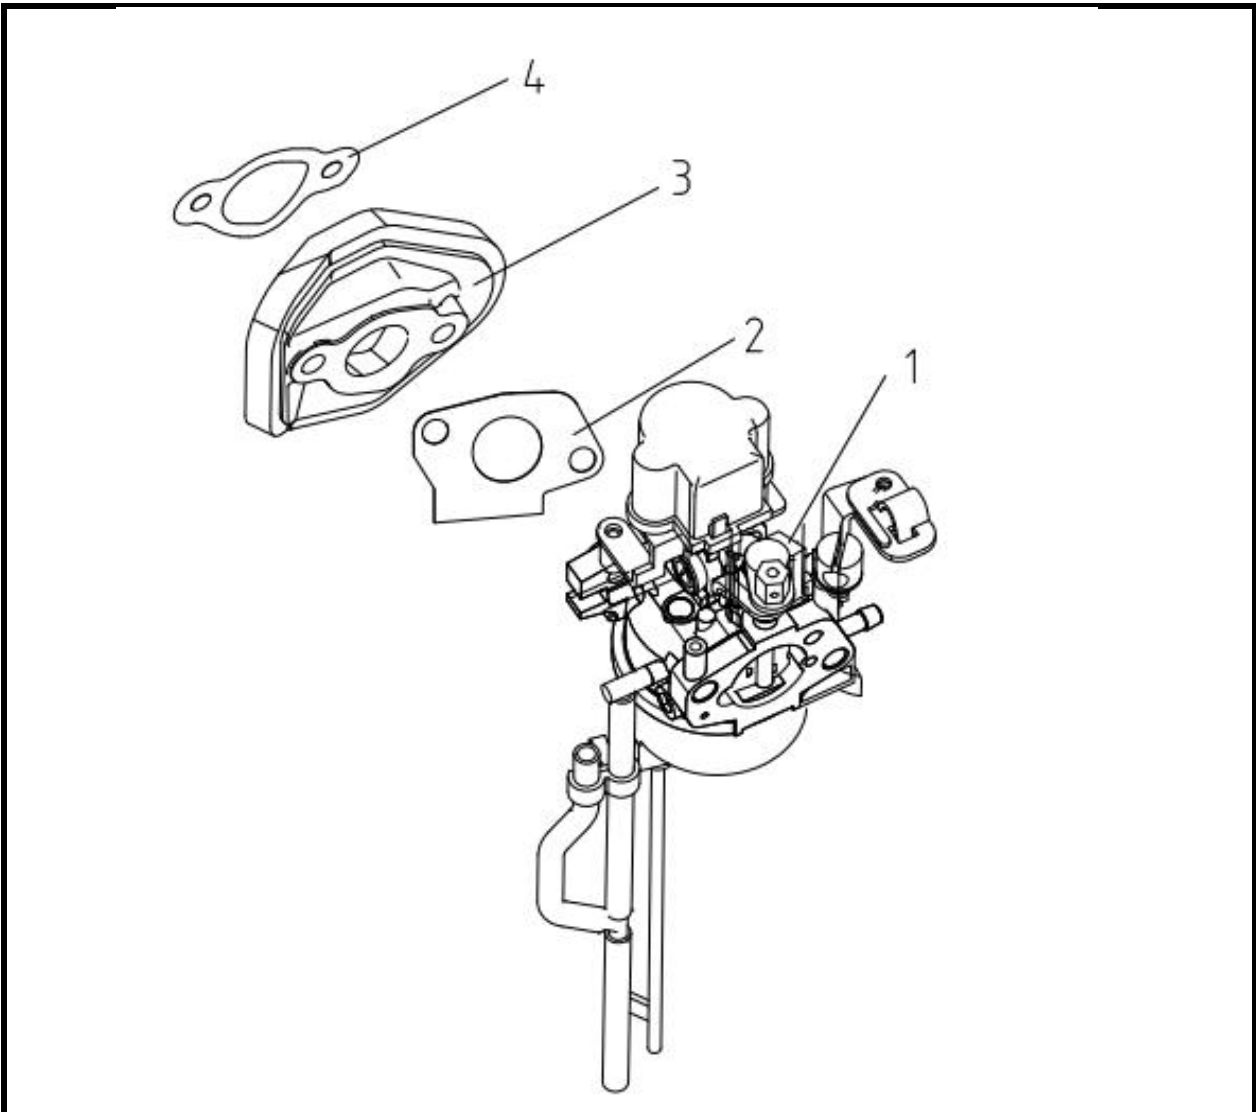

CARBURETOR

No.	Part No.	Description	QTY
1	25300-E200010-00010	Carburetor	1
2	22007-E010010-00000	Carburetor Insulator Sealing Pad	1
3	22006-E200010-00000	Spacer, Carburetor	1
4	22002-E010010-00000	Air Intake Sealing Pad	1