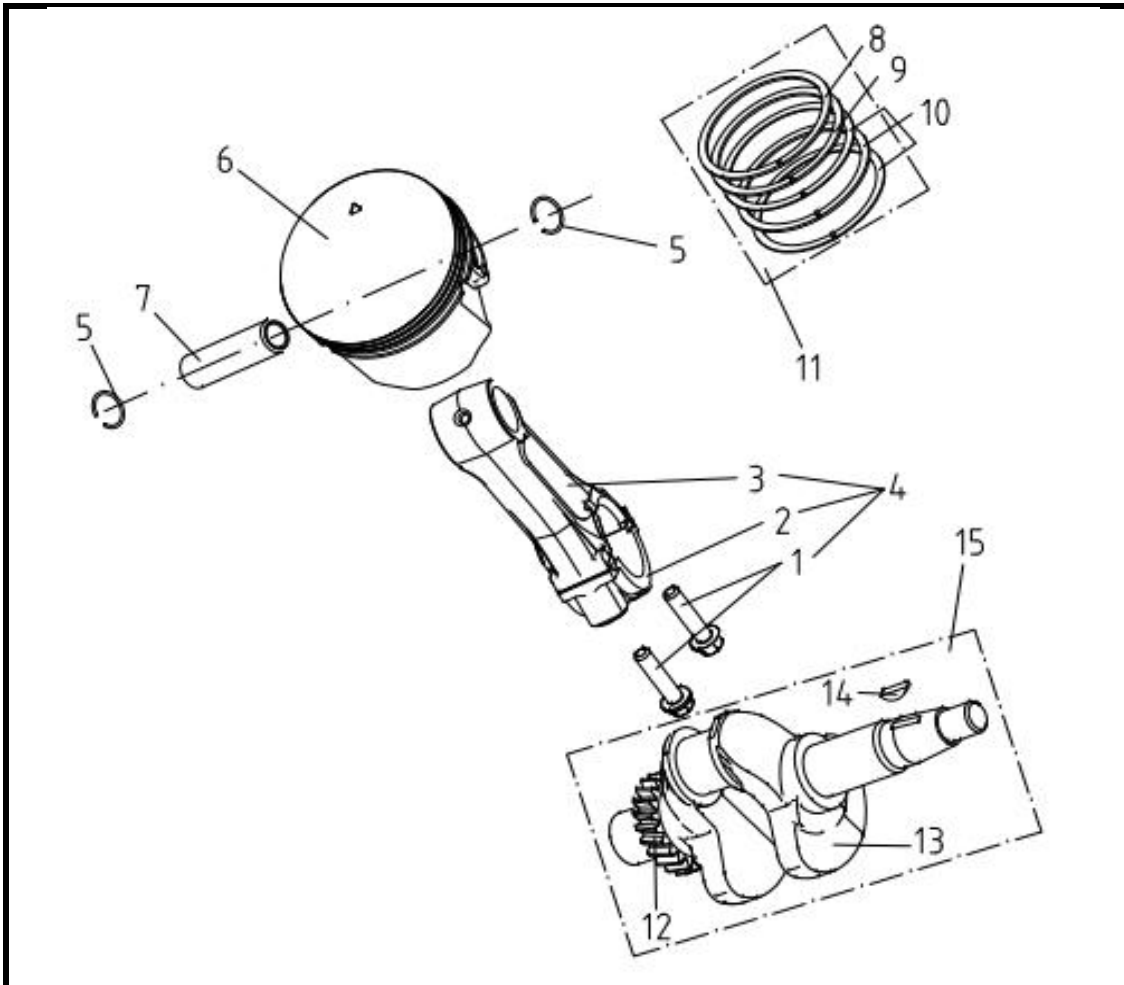

CYLINDER HEAD

No.	Part No.	Description	QTY
1	93307-1016-00000	Pin, Dowel	2
2	11131-E030020-0000	Cylinder Head Sealing Pad Combination	1
3	11140-E200020-0000	Cylinder Head Combination	1
4	91707-E200010-0000	Air Intake Double-headed Bolts	2
5	91708-E010010-0000	Exhaust Double Headed Bolt	2
6	31110-E010010-0000	Plug, Spark	1
7	17301-E200010-0000	Rocker Shaft Baffle	1
8	91718-E010010-0000	Bolt, Cylinder Head	4
9	91101-0616-00100	Bolt, Flange, 6x16	2
10	26235-E200010-0000	Cylinder Head Cowl	1
11	91101-0510-00100	Bolt, Flange	2
12	11431-E200010-0000	Breath Cover Plate	1
13	11432-E200010-0000	Air Groove Cover Plate Gasket	1
14	19211-E200010-0000	The Oil Filter	1
15	11410-E200010-0000	Cover Comp Head	1
16	22004-E200010-0000	Waste Trachea	1
17	91101-0620-00100	Bolt, Flange, 6x20	4

CRANK CASE COVER

No.	Part No.	Description	QTY
1	93307-0814-00000	Pin , Dowel	2
2	13001-E200010-0000	Crankcase Sealing Pad	1
3	91101-0616-0010	Bolt , Flange , 6×16	2
4	31080-E200010-000	Oil Sensor	1
5	13410-E200010-00000	Crankcase Cover	1
6	91101-0832-00100	Bolt , Flange , 8×32	6
7	94100-6205-P5301	Bearing , Radlal Ball	1
8	91101-0610-0010	Bolt , Flange , 6×10	1
9	19010-E200010-C0100	Oil Ruler Combination	1

CRANKSHAFT/PISTON

No.	Part No.	Description	QTY
1	91710-E010010	Connecting Rod Bolt	2
2	5012-E010010-0000	Cap Conrod	1
3	5011-E010010-0000	Rod, Connecting	1
4	5010-E010010-0000	Connecting Rod	1
5	5122-E010010-0000	Clip Piston Pin	2
6	15100-E140020-0000	Piston	1
7	5121-E010010-0000	Pin Wrist	1
8	15201-E140010	Ring Top	1
9	15202-E140010	Ring Compression	1
10	15210-E140010	Ring Assy, Oil	1
11	15100-E140020-0000	Piston Ring	1
12	15313-E200010	Gear, Timing	1
13	5311-E200010-0000	Crankshaft	1
14	3404-E010010-0000	Key	1
15	5310-E200010-0000	Crankshaft Combination	1