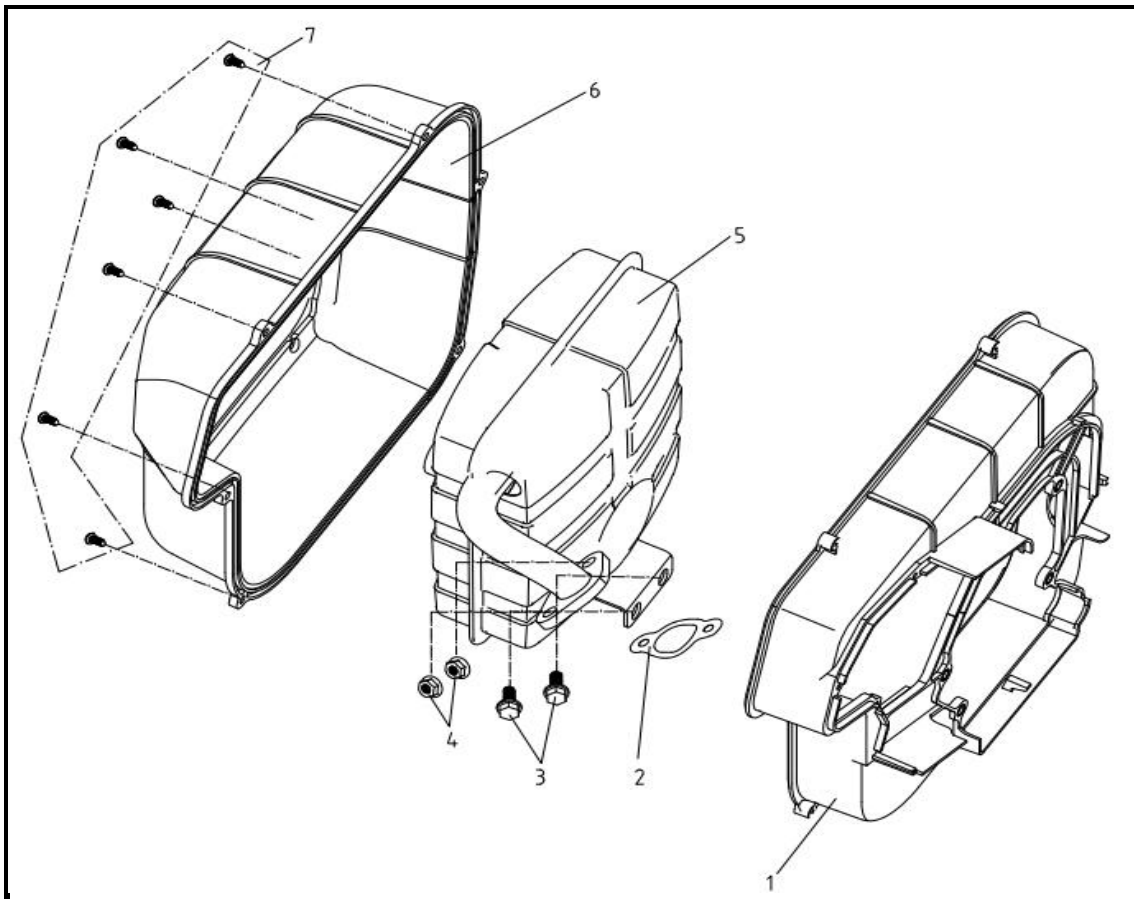

MUFFLER

No.	Part No.	Description	QTY
1	6001-E200010-0000	Muffler Front Shield	1
2	3001-E010020-0000	Exhaust Sealing Plate	1
3	91101-0612-00100	M6×12 Bolt, Flange, 6×1	2
4	92101-0800-00100	Hex Nut	2
5	3100-G300010-0000	Muffler Assy	1
6	6002-E200010-0000	Muffler Rear Shield	2
7	91206-3513-00100	Bolt	6