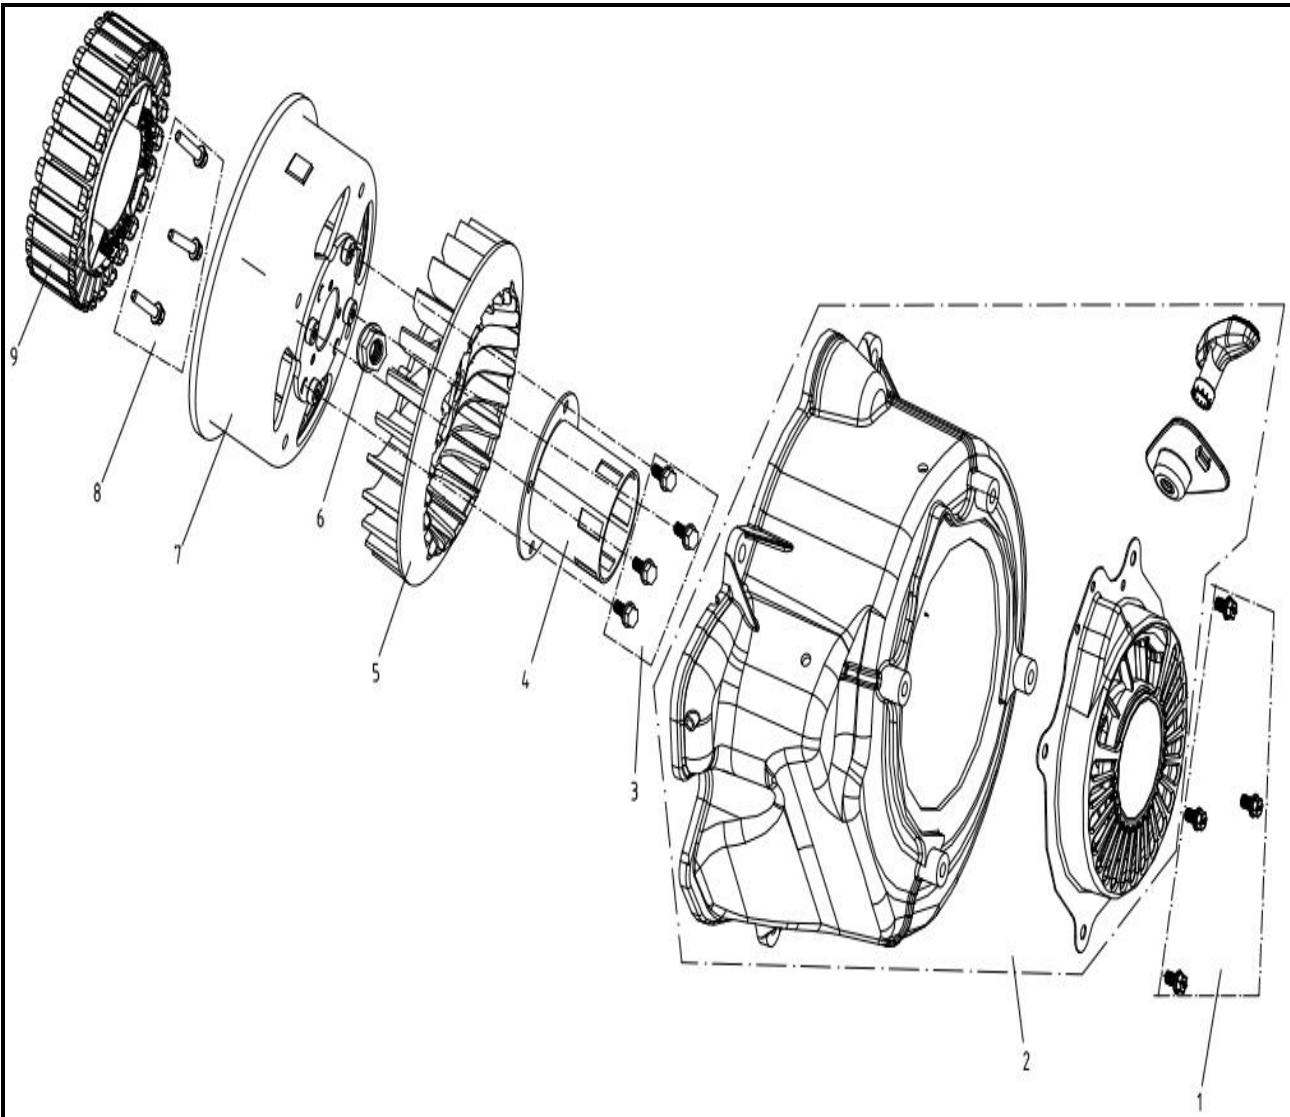

CRANK CASE COVER

No.	Part No.	Description	QTY
1	93307-0814-00000	Pin , Dowel	2
2	13001-E200010-0000	Crankcase Sealing Pad	1
3	91101-0616-0010	Bolt , Flange , 6×16	2
4	31080-E200010-000	Oil Sensor	1
5	13410-E200010-00000	Crankcase Cover	1
6	91101-0832-00100	Bolt , Flange , 8×32	6
7	94100-6205-P5301	Bearing , Radlal Ball	1
8	91101-0610-0010	Bolt , Flange , 6×10	1
9	19010-E200010-C0100	Oil Ruler Combination	1

CRANKSHAFT/PISTON

No.	Part No.	Description	QTY
1	91710-E010010	Connecting Rod Bolt	2
2	5012-E010010-0000	Cap Conrod	1
3	5011-E010010-0000	Rod, Connecting	1
4	5010-E010010-0000	Connecting Rod	1
5	5122-E010010-0000	Clip Piston Pin	2
6	15100-E140020-0000	Piston	1
7	5121-E010010-0000	Pin Wrist	1
8	15201-E140010	Ring Top	1
9	15202-E140010	Ring Compression	1
10	15210-E140010	Ring Assy, Oil	1
11	15100-E140020-0000	Piston Ring	1
12	15313-E200010	Gear, Timing	1
13	5311-E200010-0000	Crankshaft	1
14	3404-E010010-0000	Key	1
15	5310-E200010-0000	Crankshaft Combination	1

GAS DISTRIBUTION ADJUSTMENT

No.	Part No.	Description	QTY
1	17211-E140010-00000	Camshaft Assy.	1
2	17021-E020010-00000	Tappet, Valve	2
3	11122-E200010-00000	Exhaust Valve	1
4	11121-E200010-00000	Valve Intake	1
5	11145-E200010	Intake Valve Guide	1
6	11146-E200010	Exhaust Duct	1
7	17010-E200010-00000	Push Rod	2
8	11102-E010010-00000	Valve Spring	2
9	11106-E200010-00000	Seat Valve	2
10	11108-E200010-00000	Valve Key	4
11	17341-E200010-00000	Valve Rocker Arm S	2
12	17310-E200010-00000	Rocker Arm,Assy	2