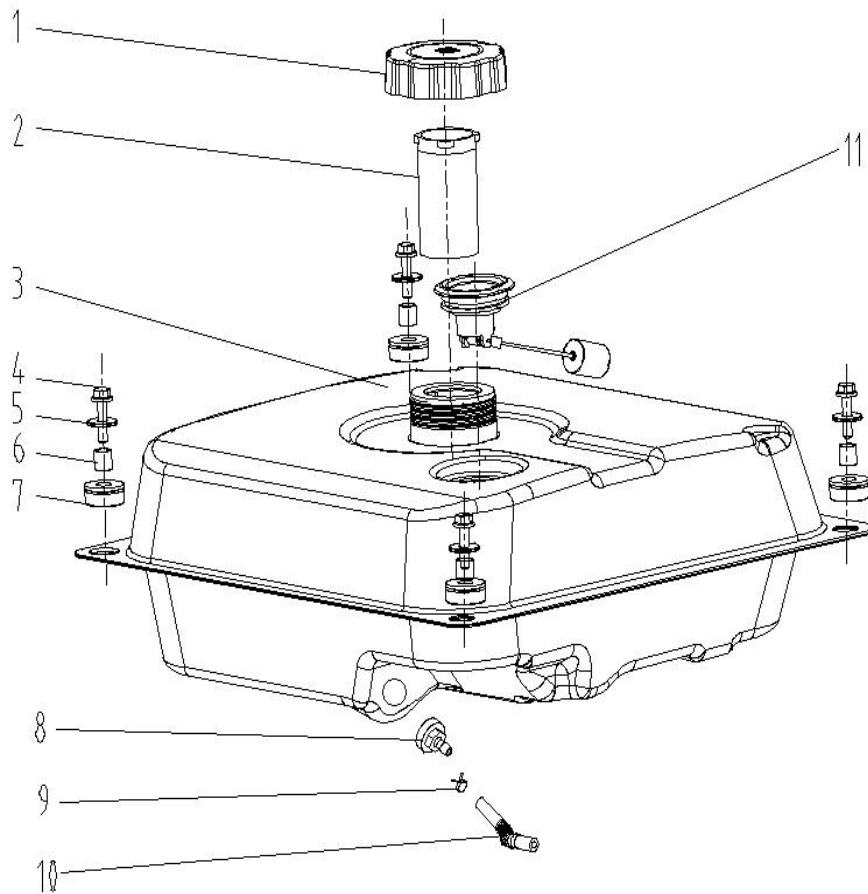

REF .NO.	PART NO	DESCRIPTION	Q'TY
1	25110-G220010-H0400	Fuel tank cap	1
2	25190-G220010-00000	Fuel filter	1
3	25140-G220502-H0200	Fuel tank assy	1
4	91101-0625-00100	Hexagon flange bolt-small	4
5	93120-G050010-00000	Fuel tank gasket	4
6	25103-V020010-00000	Bushing	4
7	25101-E010010-00000	Oil tank cushion rubber pad	4
8	25180-E010010-00000	Outlet nozzle	1
9	95206-G290020-00000	Clamp	1
10	25130-G220010-00000	Tubing	1
11	25210-G220020-00000	Oil standard	1