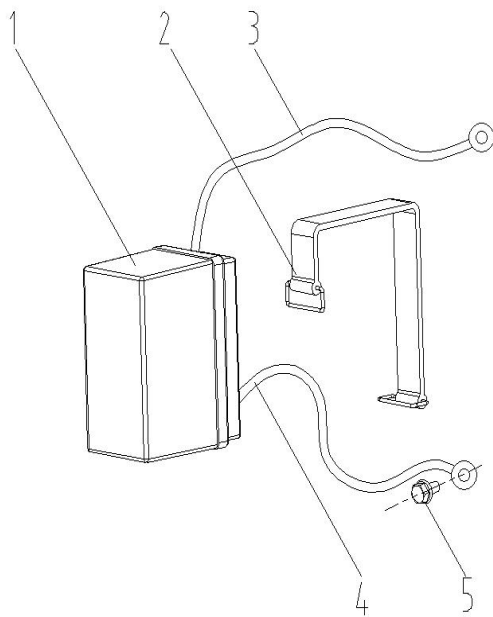

5	36170-G290501-00000		Indicator light	1
6	36121-G220010-00000		Control panel	1
7	92201-0400-00100		Hexagon flange nut	8
8	36120-G220517-H02A0		Control panel assy	1
9	36104-G290503-00000		Start switch II	1
10	36131-G030010-00000		Overcurrent protector	1
11	36178-G290501-00000		DC module	1
12	91202-0510-00200		Cross screw	8
13	36134-G110010-00000		Low voltage outlet	1
14	36132-G030100-00000		AC outlet	1
15	36132-G030502-00000		AC outlet	1
16	36153-G290501-00000		Ground terminal	1
17	36126-G020010-00000		Digital display	1
18	36173-G220501-00000		Start key	1

REF .NO.	PART NO		DESCRIPTION	Q'TY
1	35110-G220501-H0400		Battery assy	1
2	35150-G220010-00000		Battery band	1
3	35130-G220501-00000		Positive line combination	1
4	35140-G220501-00000		Negative line combination	1
5	91101-0612-00100		Hexagon flange bolt-small	1