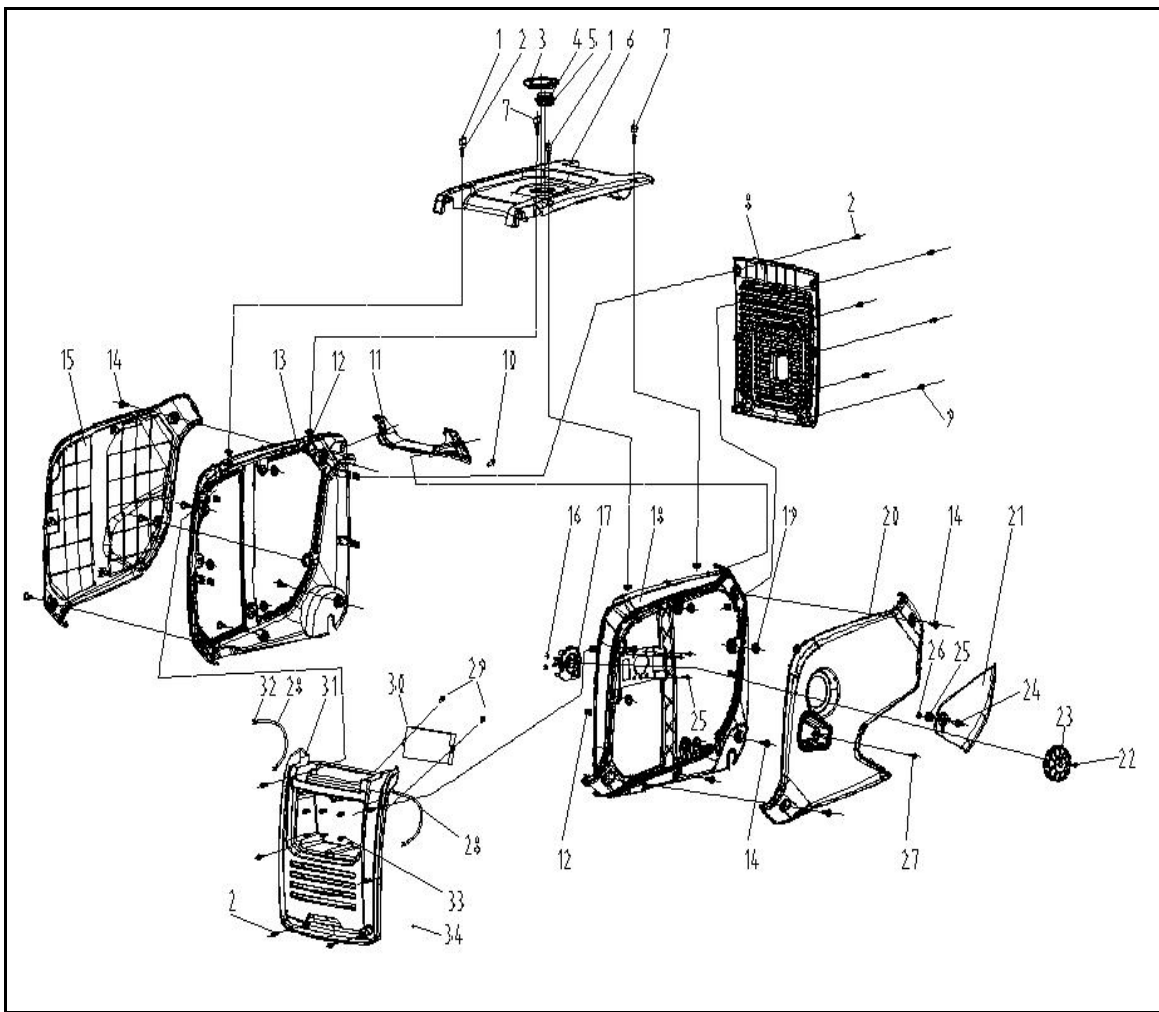

REF .NO.	PART NO	DESCRIPTION	Q'TY
1	41402-G220040-B1100	Decorative plates	2
2	92102-0800-00100	Metal hexagon lock nut	2
3	93104-1225-00100	Flat Gasket	2
4	44220-G220010-H0400	Walking Wheel	2
5	91101-0816-00100	Hexagon flange bolt-small	2
6	44412-G220020-H0200	Handle tube connection seat I	1
7	41110-G220020-00000	Left cushion pad I	1
8	41120-G220010-00000	Right cushion pad I	1
9	41110-G220010-00000	Left cushion pad II	1
10	92201-0800-00100	Hexagon flange nut	4
11	41120-G220020-00000	Right cushion pad II	1
12	41405-G220501-00000	Decorative rubber sleeve	4
13	41210-G220503-H0200	Iron frame	1
14	93121-1218-00500	Spring washer	2
15	44412-G220010-H0200	Handle tube connection seat II	1
16	91101-0612-00200	Hexagon flange bolt-small	4
17	23158-G220501-H0400	Silencer cotton	1

REF .NO.	PART NO		DESCRIPTION	Q'TY
1	92319-G290010-00000		Clamp nut	2
2	92318-G290020-00000		Square nut	2
3	41410-G220501-H0200		Base plate	1
4	41402-G220030-B1100		Decorative plates	1
5	41130-G220010-00000		Frame cushion seat	2
6	91101-0612-00100		Hexagon flange bolt-small	2
7	92201-0800-00100		Hexagon flange nut	4

REF. NO.	PART NO	DESCRIPTION	Q'TY
1	41405-G220030-00000	Decorative rubber sleeve I	2
2	91705-G290030-00000	Hexagonal bolt	14
3	26233-G220010-00000	Oil inlet rubber sleeve	1
4	25220-G290020-H0400	Oil gauge	1
5	25221-G290010-00000	Rubber pad for oil gauge	1
6	41460-G220010-H0400	Top shell	1
7	41405-G220010-00000	Decorative rubber sleeve II	2
8	23011-G220501-H0200	Muffler side cover	1
9	91116-G310010-00000	Cross hexagon bolt	2
10	91107-0512-00100	Hexagon flange bolt-big	1
11	41402-G220020-B1100	Decorative plate	1
12	92319-G290010-00000	Clamp nut	14
13	41420-G220501-H0400	Left housing	1
14	91705-G220010-00000	Hexagonal bolt	11
15	41421-G220010-B1100	Left appearance cover	1
16	95206-G290020-00000	Clamp	2
17	31430-G220501-00000	Start switch	1
18	41430-G220501-H0400	Right housing	1