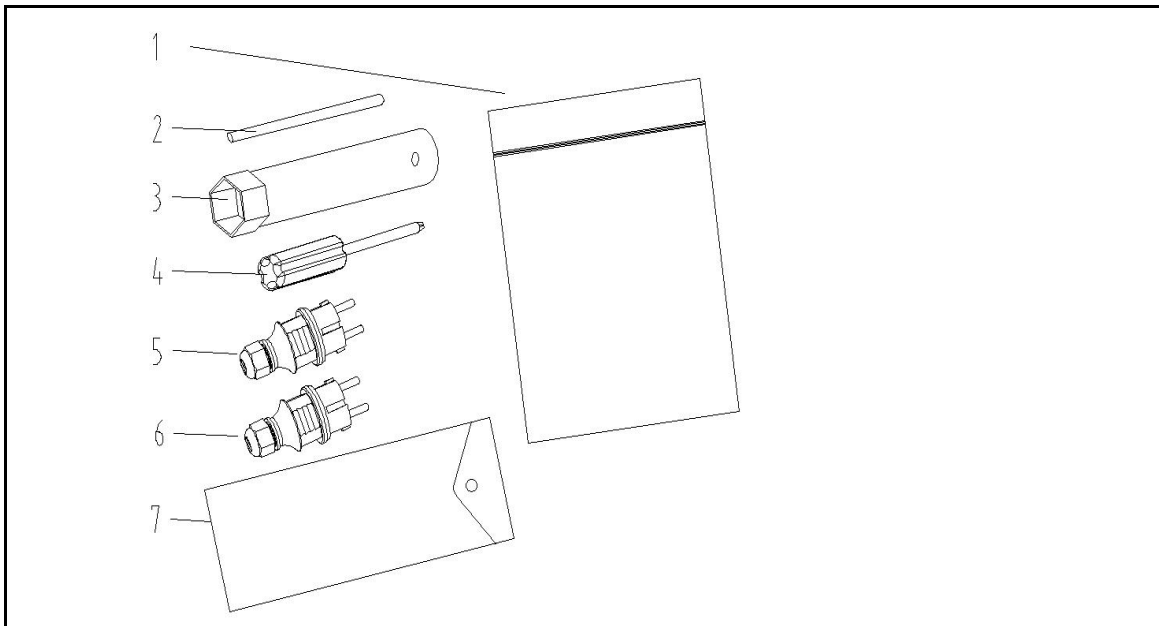

REF .NO.	PART NO		DESCRIPTION	Q'TY
1	97105-G16L010-00000		Plastic bag for packing machine	1
2	96101-E010010-00001		Afterburner	1
3	96105-V050010-00001		Sleeve	1
4	96201-G290501-00000		Screwdriver	1
5	36133-G030502-000A0		AC plug	1
6	36133-G050040-000A0		AC plug	1
7	96402-E010040-H0400		Toolbox	1