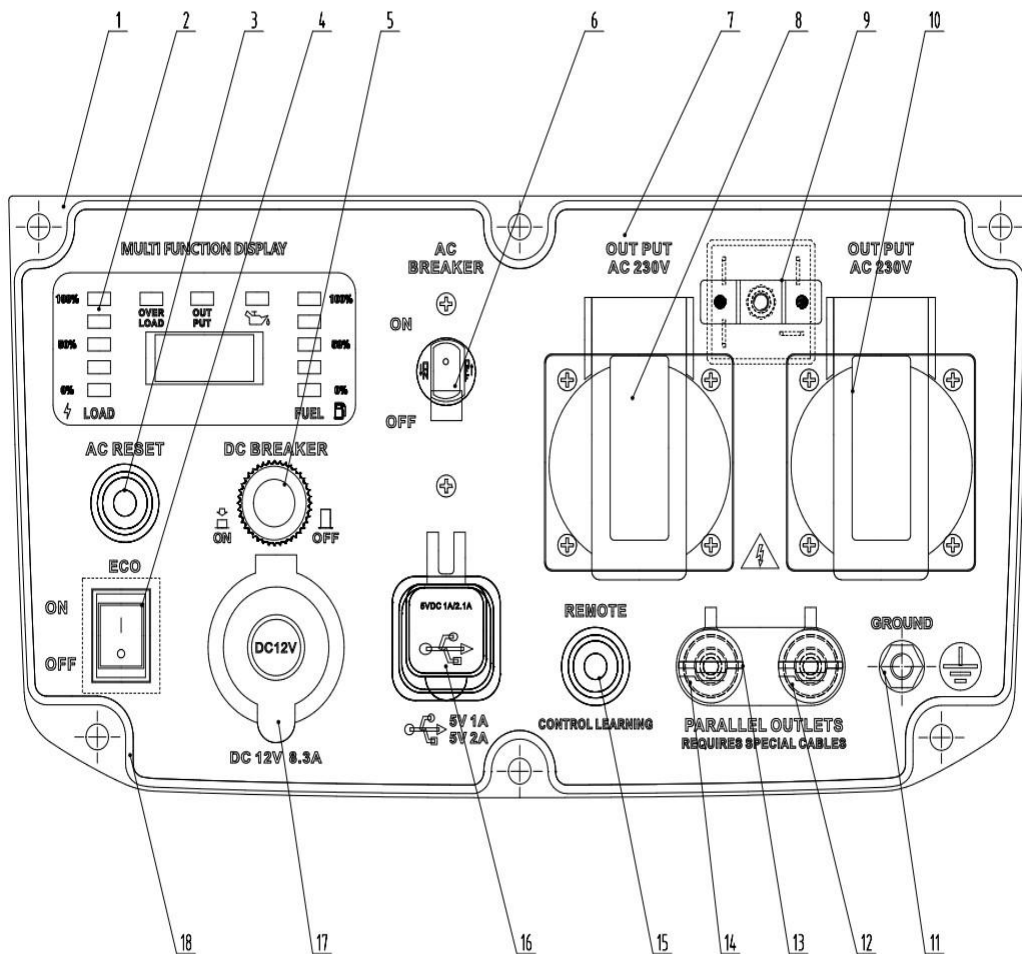

19	41422-G290010-00000		Fastening rubber sleeve	9
20	41431-G220501-B1100		Right appearance cover	1
21	41403-G220010-B1100		Maintenance door	1
22	91202-0416-00200		Cross screw	1
23	41440-G220010-B1100		Rotary knob I	1
24	41440-G290020-H0400		Rotary knob II	1
25	41450-G290010-H0400		Stop plate	1
26	92102-0500-00200		Metal hexagon lock nut	1
27	91202-0510-00200		Cross screw	1
28	25130-G220030-00000		Tubing	2
29	91206-4816-00100		Cross screw	2
30	36010-G220501-00000		Controller	1
31	36103-G220020-H0400		Panel seat	1
32	25132-E281501-00000		Tubing clip	4
33	91202-0510-00200		Cross screw	6
34	93113-0610-00100		Lock washer	1

REF .NO.	PART NO		DESCRIPTION	Q'TY
1	91202-0510-00200		Cross screw	6
2	36104-G290502-00000		Start switch I	2
3	36132-G290501-00000		AC outlet	1
4	36132-G290502-00000		AC outlet	1