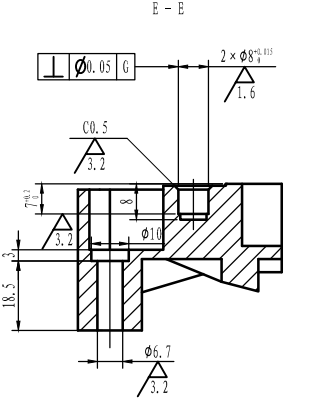

Depth 17, Hole Depth 20

Crankcase Cover

Base Plate