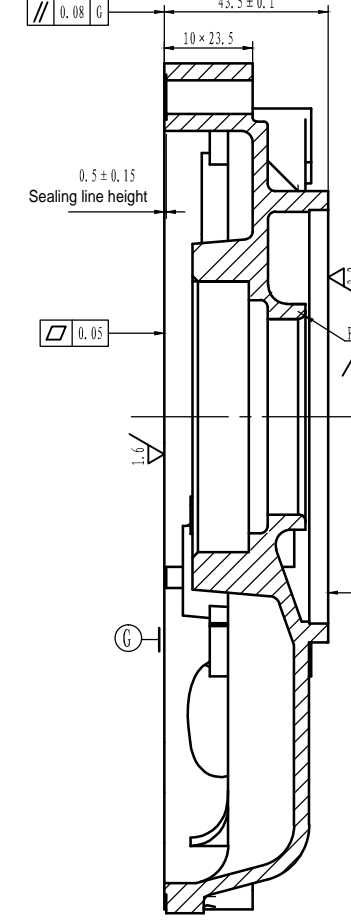

Depth 17, Hole Depth 20

Crankcase Cover

Base Plate