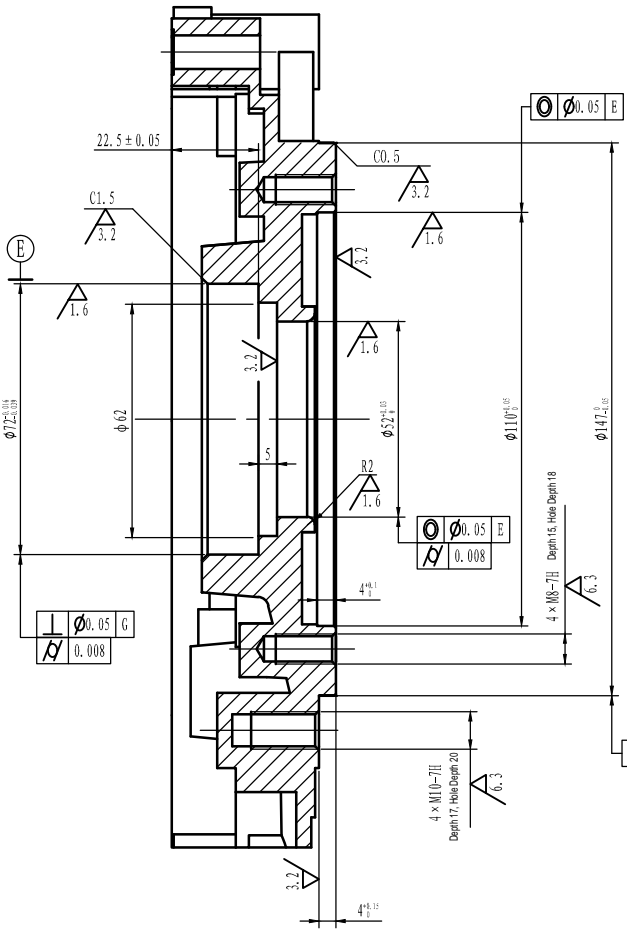

Depth 17, Hole Depth 20

Crankcase Cover

Base Plate