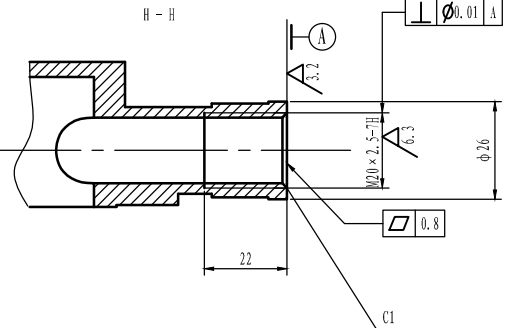

Depth 17, Hole Depth 20

Crankcase Cover

Base Plate