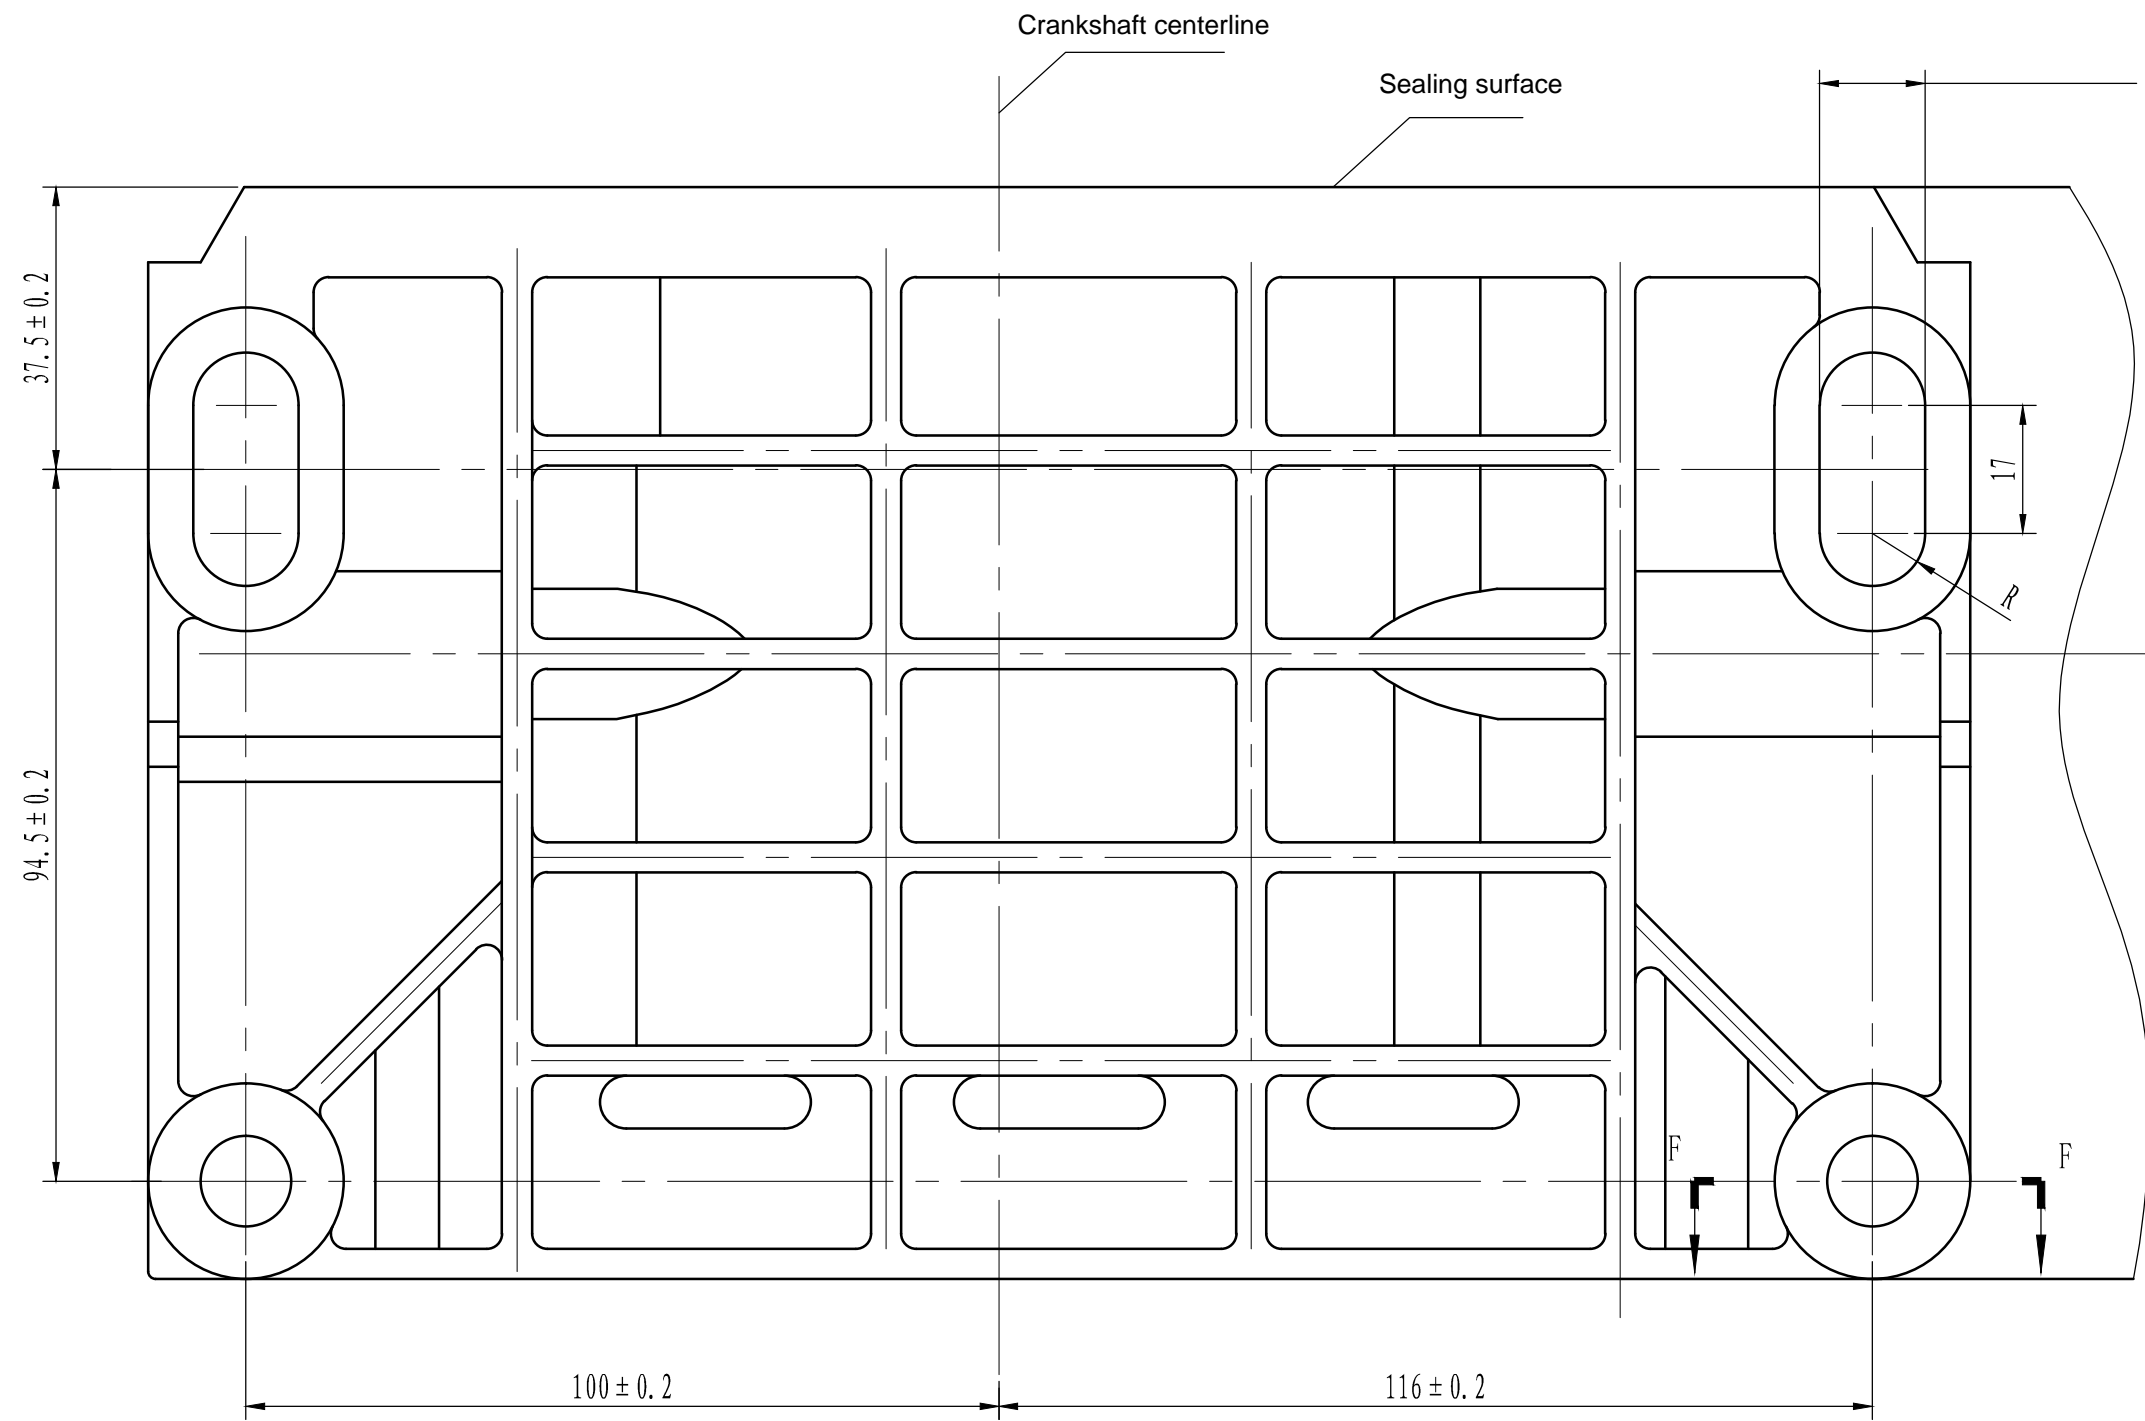

Depth 17, Hole Depth 20

Crankcase Cover

Base Plate