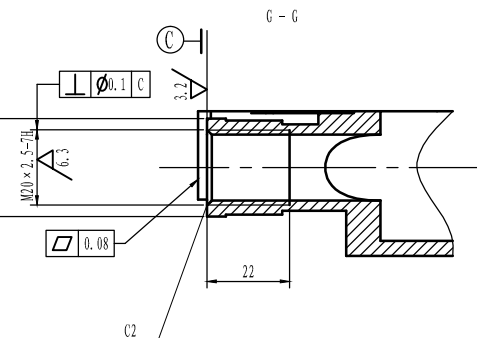

Depth 17, Hole Depth 20

Crankcase Cover

Base Plate