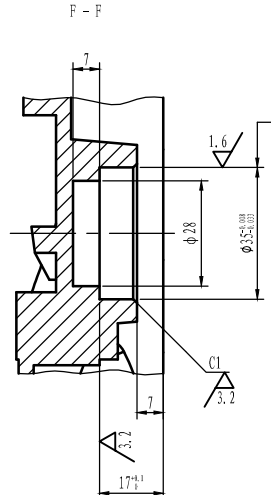

Depth 17, Hole Depth 20

Crankcase Cover

Base Plate