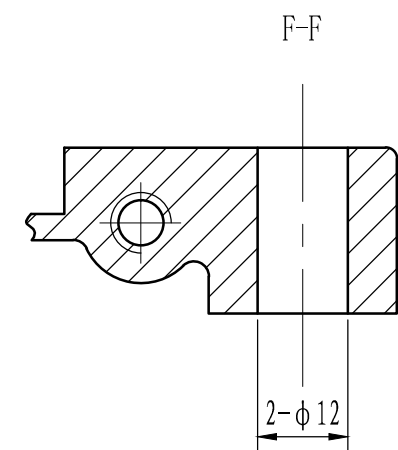

Depth 17, Hole Depth 20

Crankcase Cover

Base Plate